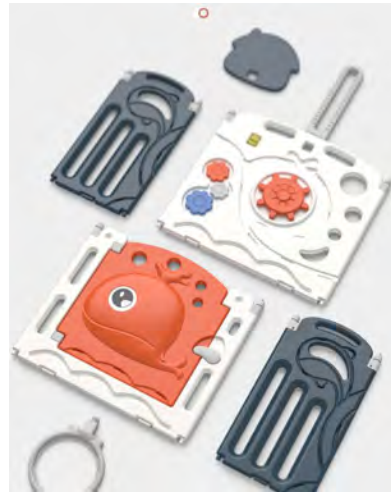

Whale design Playpen

Products Details

Material : Premium HDPE

Weight: single panel : 1. 0kg

All Panel hight: 65cm

Single panel width : 35cm

Game panel width: 70cm

Gate panel width: 70cm

Panel thickness : 3.2cm

Color : pink , gray, navy blue

Item No :