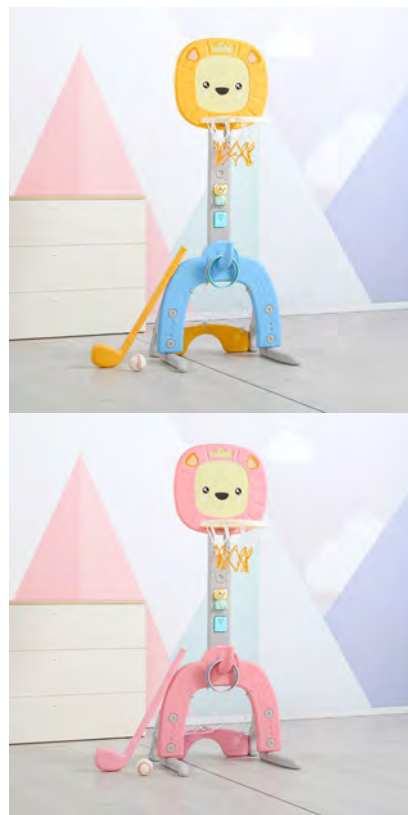

Multifunctional basketball stand

Quality: Premium HDPE

Size :48*44.5*150.5cm

Function : basketball stand ,football,ring,music toys
golf ball

Item No : YYHL09