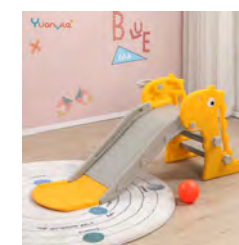

Little dinosaur single slide set

Quality: Premium HDPE

Size : 120*58*54

Function : Slide , Play basketball .

Item No : YYHT649

--Maximum weight limit: up to 40kg