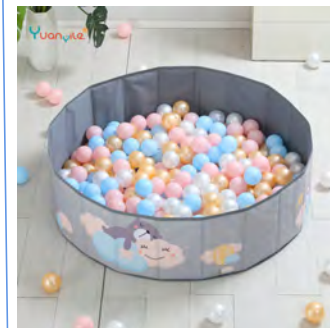

Item No : YYHB117

Foldable ball pit set

Quality: Premium HDPE & Oxford cloth

Size :80*30cm/100*30cm/120*30cm

Function : Drawing board & chair

Item No : YYP20291

Foam ball pit

Product Name: Items : foam ball pit