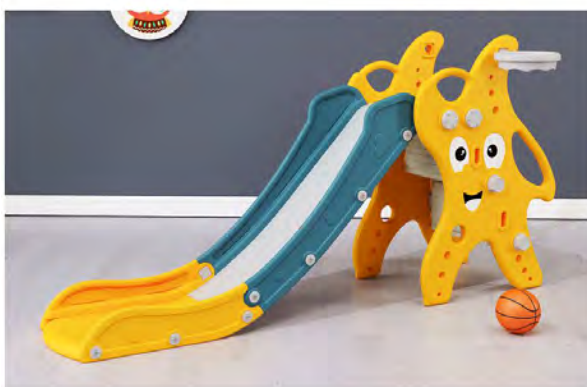

Basic style single slide set

Quality: Premium HDPE

Size : 154*40*85

Function : Slide , Swing, Play basketball .

Item No : YYHT617

--Maximum weight limit: up to 4 kg

Frogs single lide set

Quality: Premium HDPE

Size : 156*40*82cm

Function : Slide , Swing, Play basketball .

Item No : YYHT618

--Maximum weight limit: up to 40kg

3 in 1 slide set

Quality: Premium HDPE

Size : 195*42*74cm

Function : Slide , Swing, Play basketball .