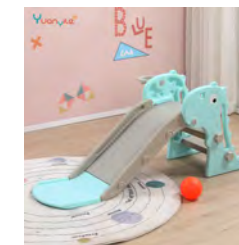

Little dinosaur single slide set

Quality: Premium HDPE

Size : 120*58*54

Function : Slide , Play basketball .

Item No : YYHT649

--Maximum weight limit: up to 40kg