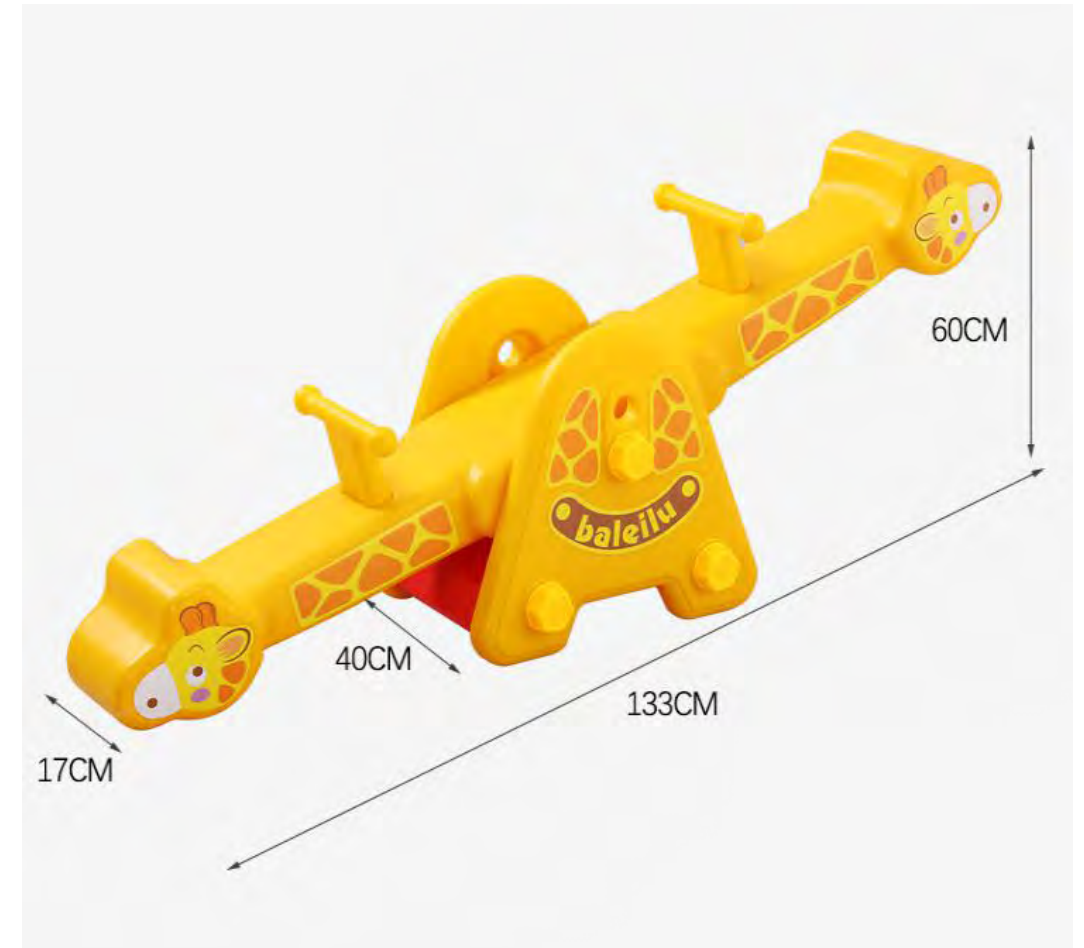

Function : bookshelf+toys shelf+ball frame

Item No : YYSJ215

Toys & Books shelf
Quality: Premium HDPE
Size :40*40*39-167.5cm
Function : bookshelf
Item No : YYSJ212

Yuanvile

Toys & Books shelf
Quality: Premium HDPE
Size :54*39*72cm
Function : bookshelf ,toys shelf
Item No : YYSJ207

Seesaw

Quality: Premium HDPE

Size :130*21*42cm

Function : seesaw

Item No : YYQQB842

Seesaw

Quality: Premium HDPE

Size :133*40*47

Function : Seesaw

Item No : YYQQB841

Seesaw

Quality: Premium HDPE

Size :107*30*33

Function :Seesaw

Item No : YYQQB843

Seesaw