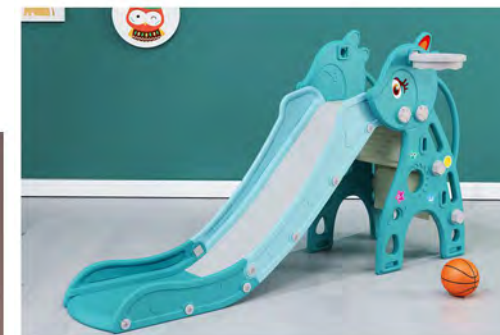

Basic style single slide set

Quality: Premium HDPE

Size : 154*40*85

Function : Slide , Swing, Play basketball .

Item No : YYHT617

--Maximum weight limit: up to 4 kg

Frogs single lide set

Quality: Premium HDPE