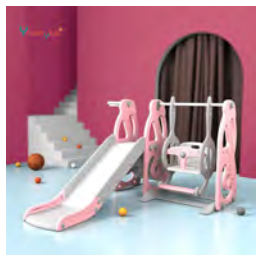

EPE MAT

Quality: EPE

Size : 150*180*1cm , Customized to match Playpen

Function : Soft , protect safe .

Item No : YYP20201-2

Music 3 in 1 slide set

Quality: Premium HDPE

Size : 118*136*102cm .

Function : Slide , Swing, Play basketball .

Item No : YYP20274

--Maximum weight limit: up to 50 kg

Castel 3 in 1 slide set

Quality: Premium HDPE

Size : 150*170*113cm

Function : Slide , Swing, Play basketball .