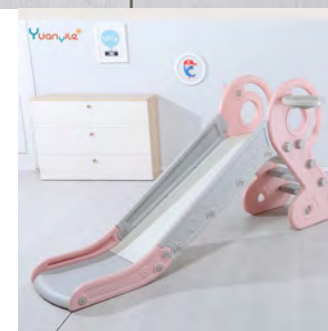

Notes single slide set

Quality: Premium HDPE

Size : 172*43*86cm

Function : Slide , Swing, Play basketball .

Item No : YYP20276

--Maximum weight limit: up to 40 kg