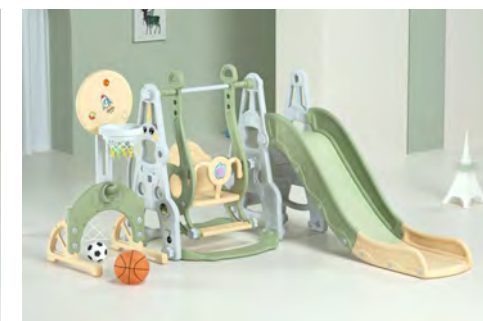

Astronaut 5 in 1 slide set

Quality: Premium HDPE

Size : 170*180*120cm

Function : Slide , Swing, Play basketball .

Item No : YYHT623

--Maximum weight limit: up to 50 kg

Space single slide set

Quality: Premium HDPE