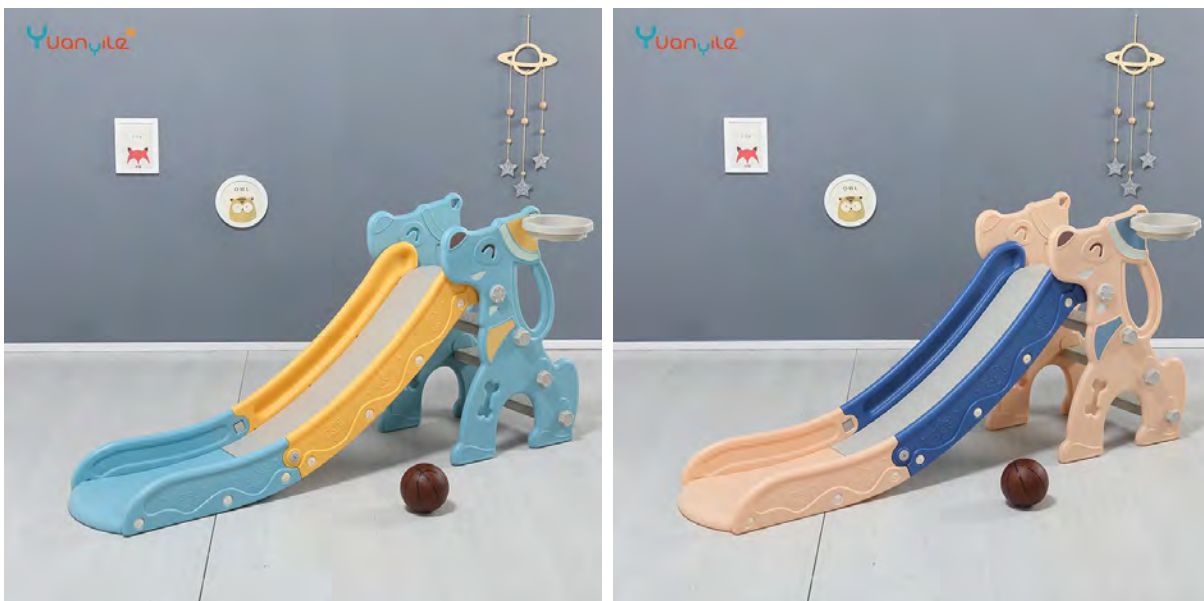

Dog single slide set

Quality: Premium HDPE

Size : 170*42*82cm

Function : Slide , Play basketball .

Item No : YYHT677

--Maximum weight limit: up to 40kg