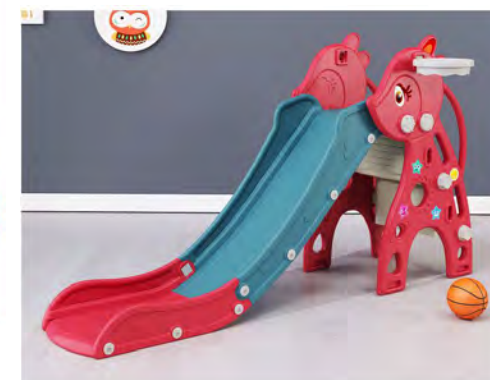

Basic style single slide set

Quality: Premium HDPE

Size : 154*40*85

Function : Slide , Swing, Play basketball .

Item No : YYHT617

--Maximum weight limit: up to 4 kg

Frogs single lide set

Quality: Premium HDPE

Size : 156*40*82cm

Function : Slide , Swing, Play basketball .

Item No : YYHT618

--Maximum weight limit: up to 40kg

3 in 1 slide set

Quality: Premium HDPE

Size : 195*42*74cm

Function : Slide , Swing, Play basketball .