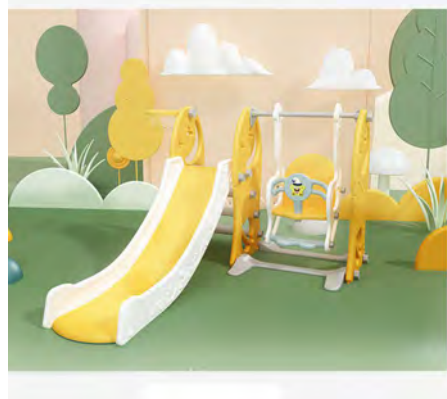

Item No : YYHT624

Space 3 in 1 slide set

Quality: Premium HDPE

Size : 125*72*100cm

Weight:

Function : Slide , Swing, Play basketball .

Item No : YYHT636

Angle 3 in 1 slide set