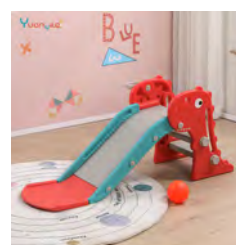

Little dinosaur single slide set

Quality: Premium HDPE

Size : 120*58*54

Function : Slide , Play basketball .

Item No : YYHT649

--Maximum weight limit: up to 40kg