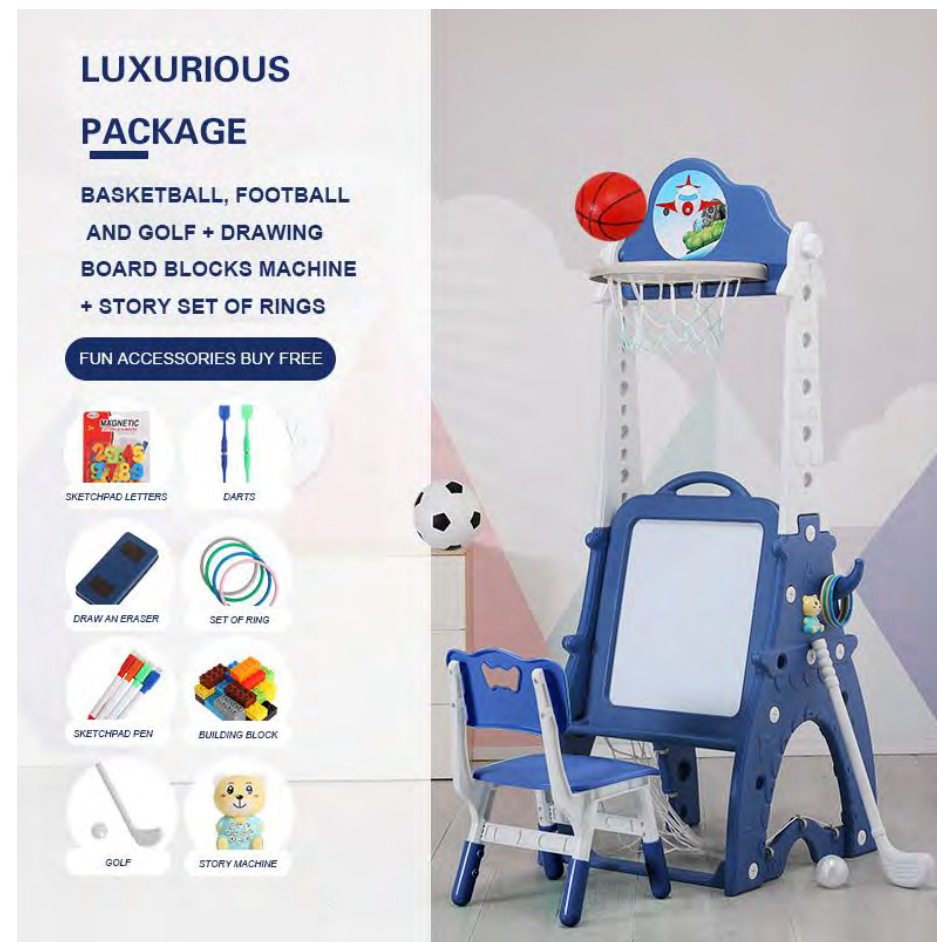

Size :***

Function : Basketball stand ,drawing board ,chair ,ring,football

Item No : YYLQJ306

LUXURIOUS PACKAGE

BASKETBALL, FOOTBALL AND GOLF + DRAWING BOARD BLOCKS MACHINE + STORY SET OF RINGS

FUN ACCESSORIES BUY FREE