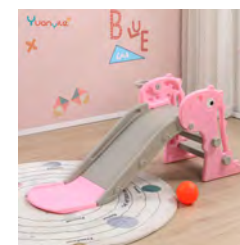

Little dinosaur single slide set

Quality: Premium HDPE

Size : 120*58*54

Function : Slide , Play basketball .

Item No : YYHT649

--Maximum weight limit: up to 40kg