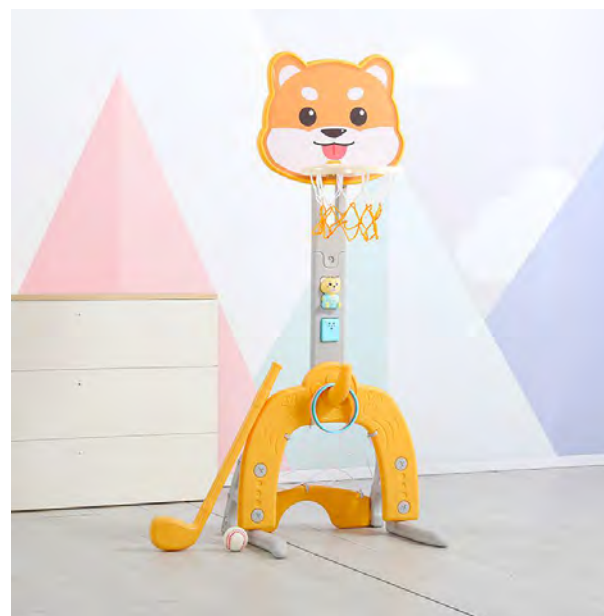

Multifunctional basketball stand

Quality: Premium HDPE

Size :48*44.5*151cm

Function : basketball stand ,football,ring,music toys
golf ball

Item No : YYLQJ304