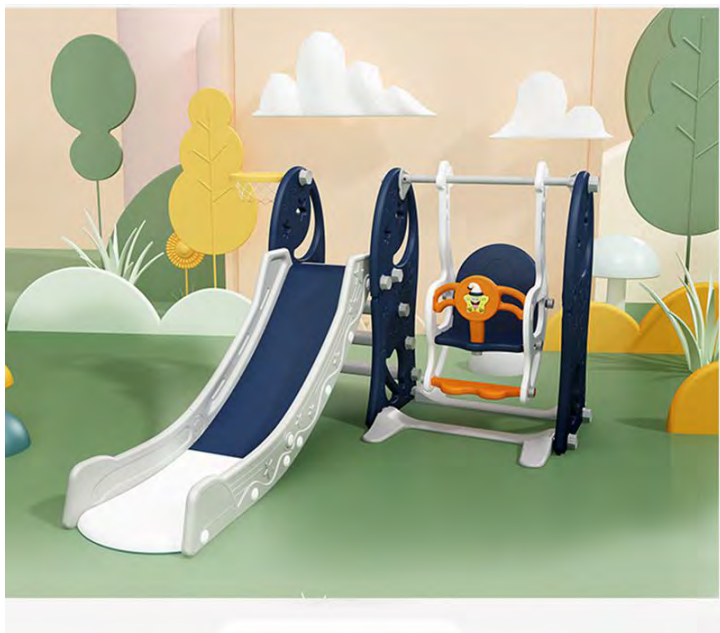

Item No : YYHT624

Space 3 in 1 slide set

Quality: Premium HDPE

Size : 125*72*100cm

Weight:

Function : Slide , Swing, Play basketball .

Item No : YYHT636

Angle 3 in 1 slide set