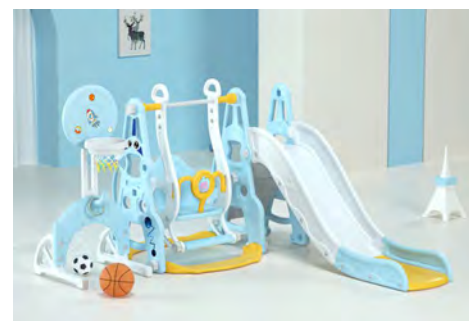

Astronaut 5 in 1 slide set

Quality: Premium HDPE

Size : 170*180*120cm

Function : Slide , Swing, Play basketball .

Item No : YYHT623

--Maximum weight limit: up to 50 kg

Space single slide set

Quality: Premium HDPE